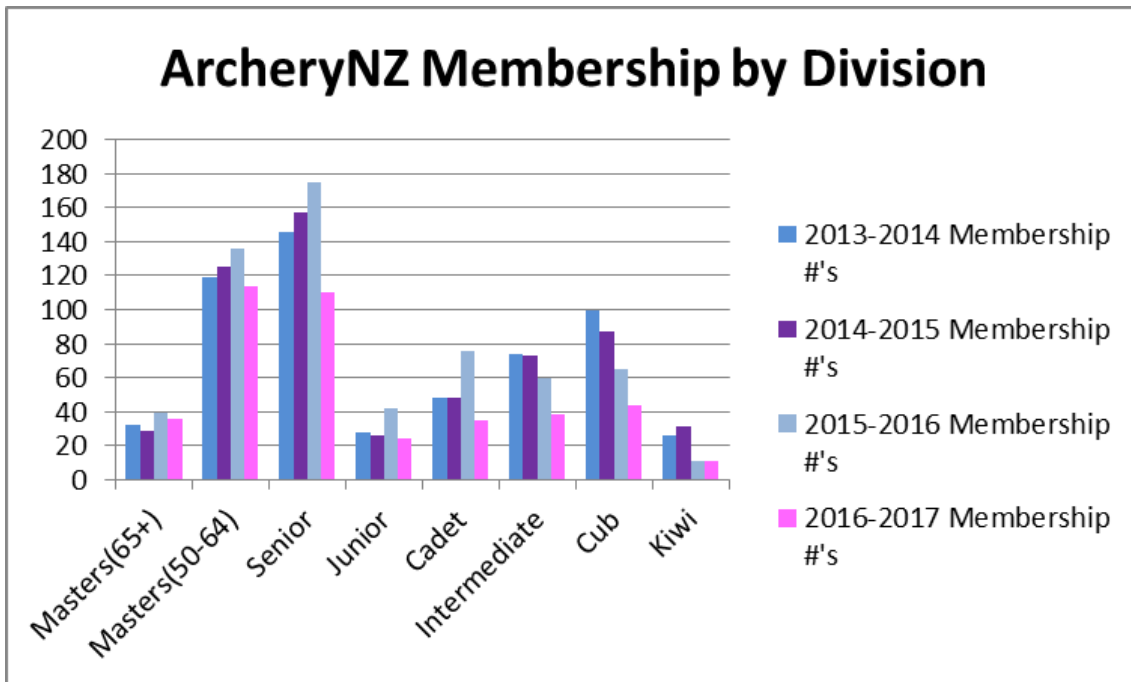

NB: 2016-2017 Season is only into second month at the time of collating this report

Figure 1.2 – New versus Returning Membership comparison

	2013-2014			2014-2015			2015-2016			2016-2017		
	Member ship #'s	Returning	New	Member ship #'s	Returning	New	Member ship #'s	Returning	New	Member ship #'s	Returning	New
Masters(65+)	32	25	7	29	21	8	39	32	7	36	35	1
Masters(50-64)	119	68	49	125	87	32	136	102	34	114	95	19
Senior	146	75	71	157	83	74	175	116	59	110	90	20
Junior	28	18	10	26	21	5	42	34	8	24	21	3
Cadet	48	26	22	48	33	15	76	52	24	35	31	4
Intermediate	74	32	42	73	40	33	60	39	21	38	33	5
Cub	100	37	63	87	37	50	65	28	37	44	29	15
Kiwi	26	9	17	31	14	17	11	6	5	11	7	4
Total	573	290	281	576	336	234	604	409	195	412	341	71

NB: 2016-2017 Season is only into second month at the time of collating this report

Figure 1.3 – Membership comparison including gender

	2013-2014			2014-2015			2015-2016			2016-2017		
	Member ship #'s	Female	Male	Member ship #'s	Female	Male	Member ship #'s	Female	Male	Member ship #'s	Female	Male
Masters(65+)	32	6	26	29	5	24	39	10	29	36	10	26
Masters(50-64)	119	37	82	125	43	82	136	36	100	114	31	83
Senior	146	49	97	157	49	108	175	53	122	110	32	78
Junior	28	10	18	26	13	13	42	11	31	24	8	16
Cadet	48	15	33	48	15	33	76	34	42	35	17	18
Intermediate	74	24	50	73	37	36	60	19	41	38	14	24
Cub	100	34	66	87	33	54	65	23	42	44	20	24
Kiwi	26	11	15	31	12	19	11	4	7	11	3	8
Total	573	186	387	576	207	369	604	190	414	412	135	277

NB: 2016-2017 Season is only into second month at the time of collating this report

Membership Report for ArcheryNZ 2016 Annual Report

Figure 1.4 – Membership by Division Year on Year Comparison

Figure 1.5 – 2015-2016 Division Membership by Gender