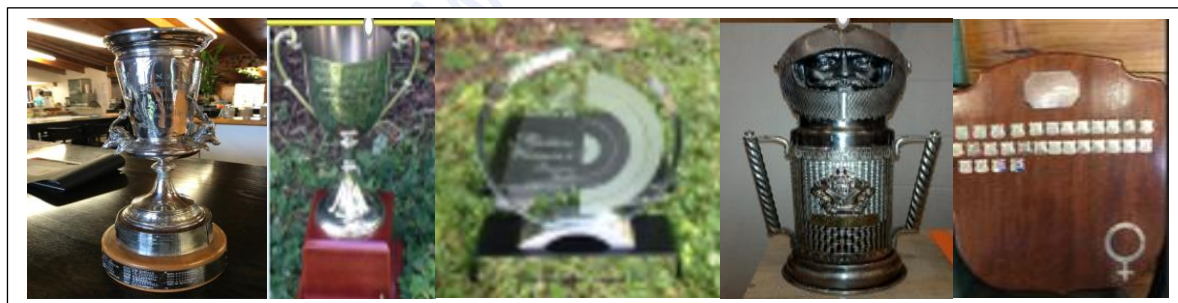

National Outdoor Field Championships

The divisions for the National Outdoor Field Championships are Youth (Kiwi, Cub, Intermediate), Junior (Junior/ Cadet), Senior, Masters - across Recurve, Compound, Barebow, Long bow and Open Cross bow.

Trophies are available across several of the divisions. Below is a selection of these. Winners of divisions which have no trophies for presentation, will be presented with a certificate.

Junior Womens Compound	Trophy Donated by Denton Family
Junior Mens Compound	Trophy Donated by Denton Family
Junior Mens Recurve	Junior Mens Recurve Field Champion – Donated by Kerry Turner
Masters Womens Recurve	Donated by Elizabeth Andrew
Senior Womens Compound	NZAA Compound Field Champion
Senior Mens Compound	Archery NZ Mens Open Compound Field Champion – Donated by Haines Family
Senior Womens Recurve	NZAA Lady Field Freestyle Champion
Senior Mens Recurve	Freestyle Field
Senior Womens Barebow	Archery NZ Womens Barebow Field
Senior Mens Barebow	Mens Barebow

L-R Senior Mens Barebow Trophy; Junior Mens Compound; Masters Womens Recurve; Senior Mens Recurve; Senior Womens Compound